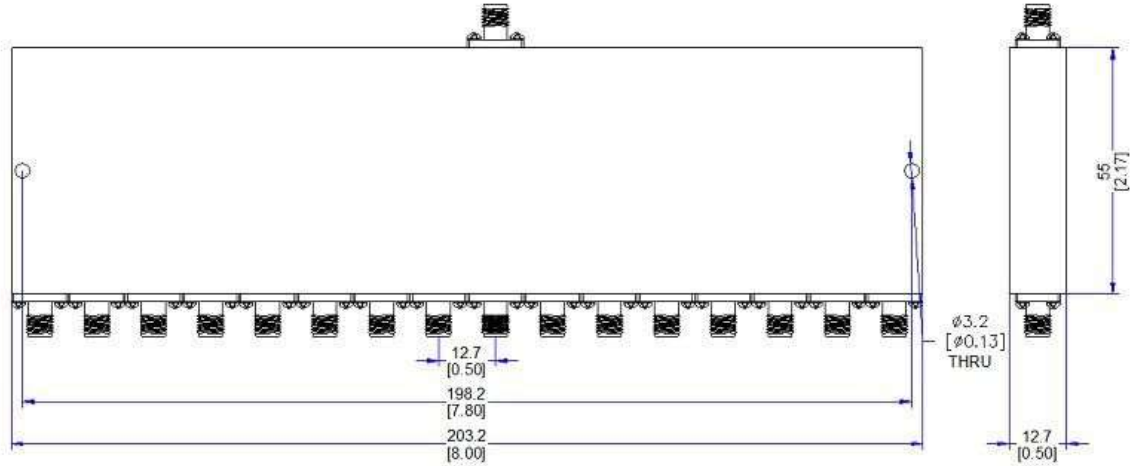

Remarks:

1. Not include Theoretical loss 12db
2. Power rating is for load vswr better than 1.20:1

Environmental Specifications	
Operational Temperature	-40°C~+85°C
Storage Temperature	-50°C~+105°C
Vibration	25gRMS (15 degrees 2KHz) endurance, 1 hour per axis
Humidity	100% RH at 35°C, 95%RH at 40°C
Shock	20G for 11msec half sine wave, 3 axis both directions
Mechanical Specifications	
Housing	Aluminum
Connector	Passivated or stainless steel
Female Contact:	gold plated beryllium brass
Rohs	compliant
Weight	0.4kg

No.89,Huahan Road, chenghua Zone Chengdu, Sichuan China Zip Code:610000

All Dimensions in mm

Outline Tolerances $\pm 0.5(0.02)$

Mounting Holes Tolerances $\pm 0.2(0.008)$

All Connectors: 2.92-Female

TEST DATA