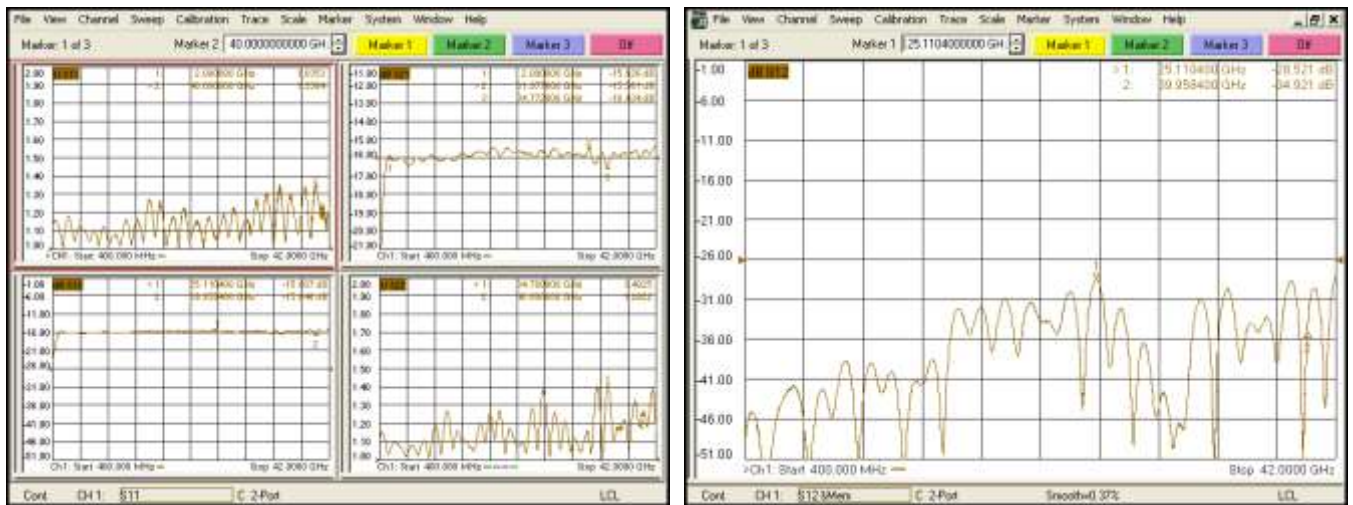

Product: 4-40GHz 16 Way power divider

Part Number: LPD-4/40-16S

Specification					
No.	Parameter	Minimum	Typical	Maximum	Units
1	Frequency range	4	-	40	GHz
2	Insertion Loss		-	5	dB
3	Phase Balance:		-	±9	dB
4	Amplitude Balance		-	±0.6	dB
5	Isolation			15	dB
6	VSWR		-	1.8	-
7	Power			10	W cw
8	Operating Temperature Range	-40	-	+85	°C
9	Impedance	-	50	-	Ω
10	Connector	2.92-F			
11	Preferred finish	Black/Sliver/yellow/blue			

No.89,Huahan Road, chenghua Zone Chengdu, Sichuan China Zip Code:610000

All Dimensions in mm

Outline Tolerances $\pm 0.5(0.02)$

Mounting Holes Tolerances $\pm 0.2(0.008)$

All Connectors: 2.92-Female

TEST DATA