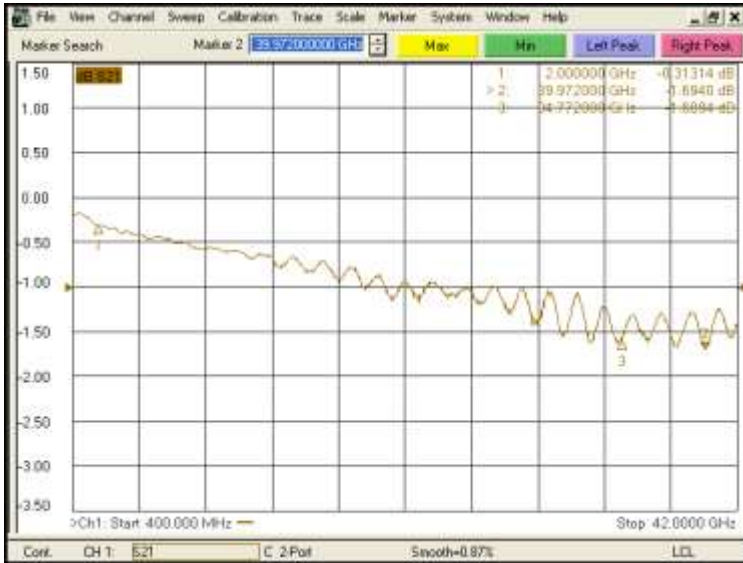

成都利德尔科技有限公司 ChengDu Leader Microwave Technology Co.,Ltd

电话: 028-65199117 传真: 028-65199116

<http://www.leadermicrowave.com> sales@leader-mw.com

TEL: +86-28-65199117 FAX: +86-28-65199116

Add: 中国 成都市成华区华翰路 89 号 610000

No.89,Huahan Road, chenghua Zone Chengdu, Sichuan China Zip Code:610000